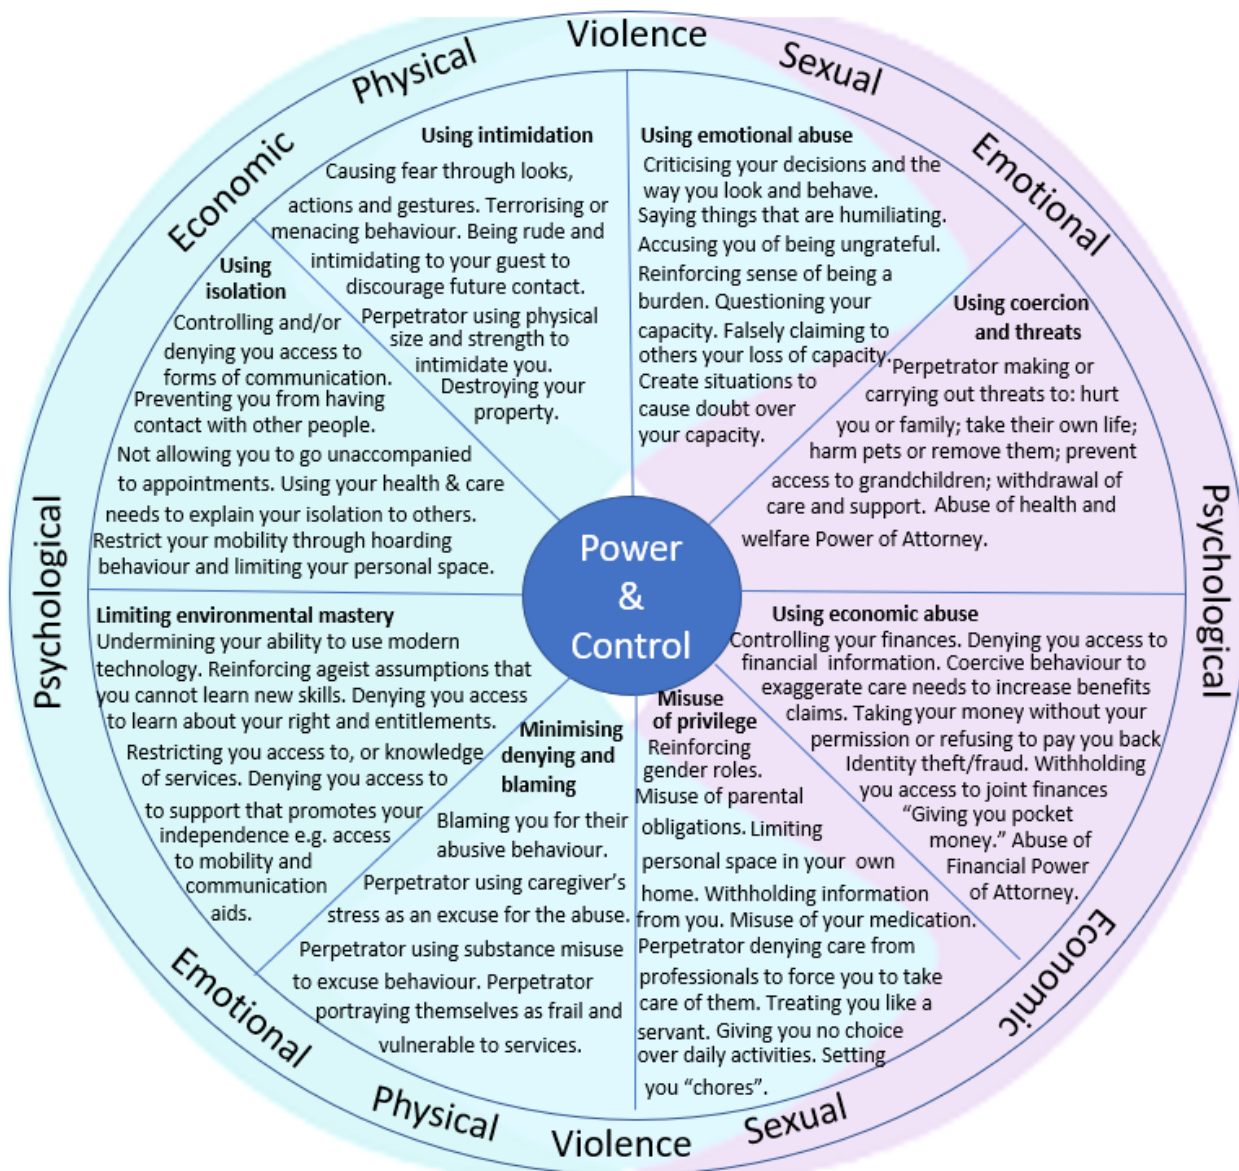

Domestic Violence and Abuse in Later Life

"All rights reserved © 2020 Dewis Choice"

Dewis Choice have adapted the Duluth Wheel to illustrate older people's experiences of domestic violence and abuse from intimate partners and adult family members. The Wheel has been developed based on the lived experiences of over 90 victim-survivors that have engaged with the Dewis Choice Initiative.